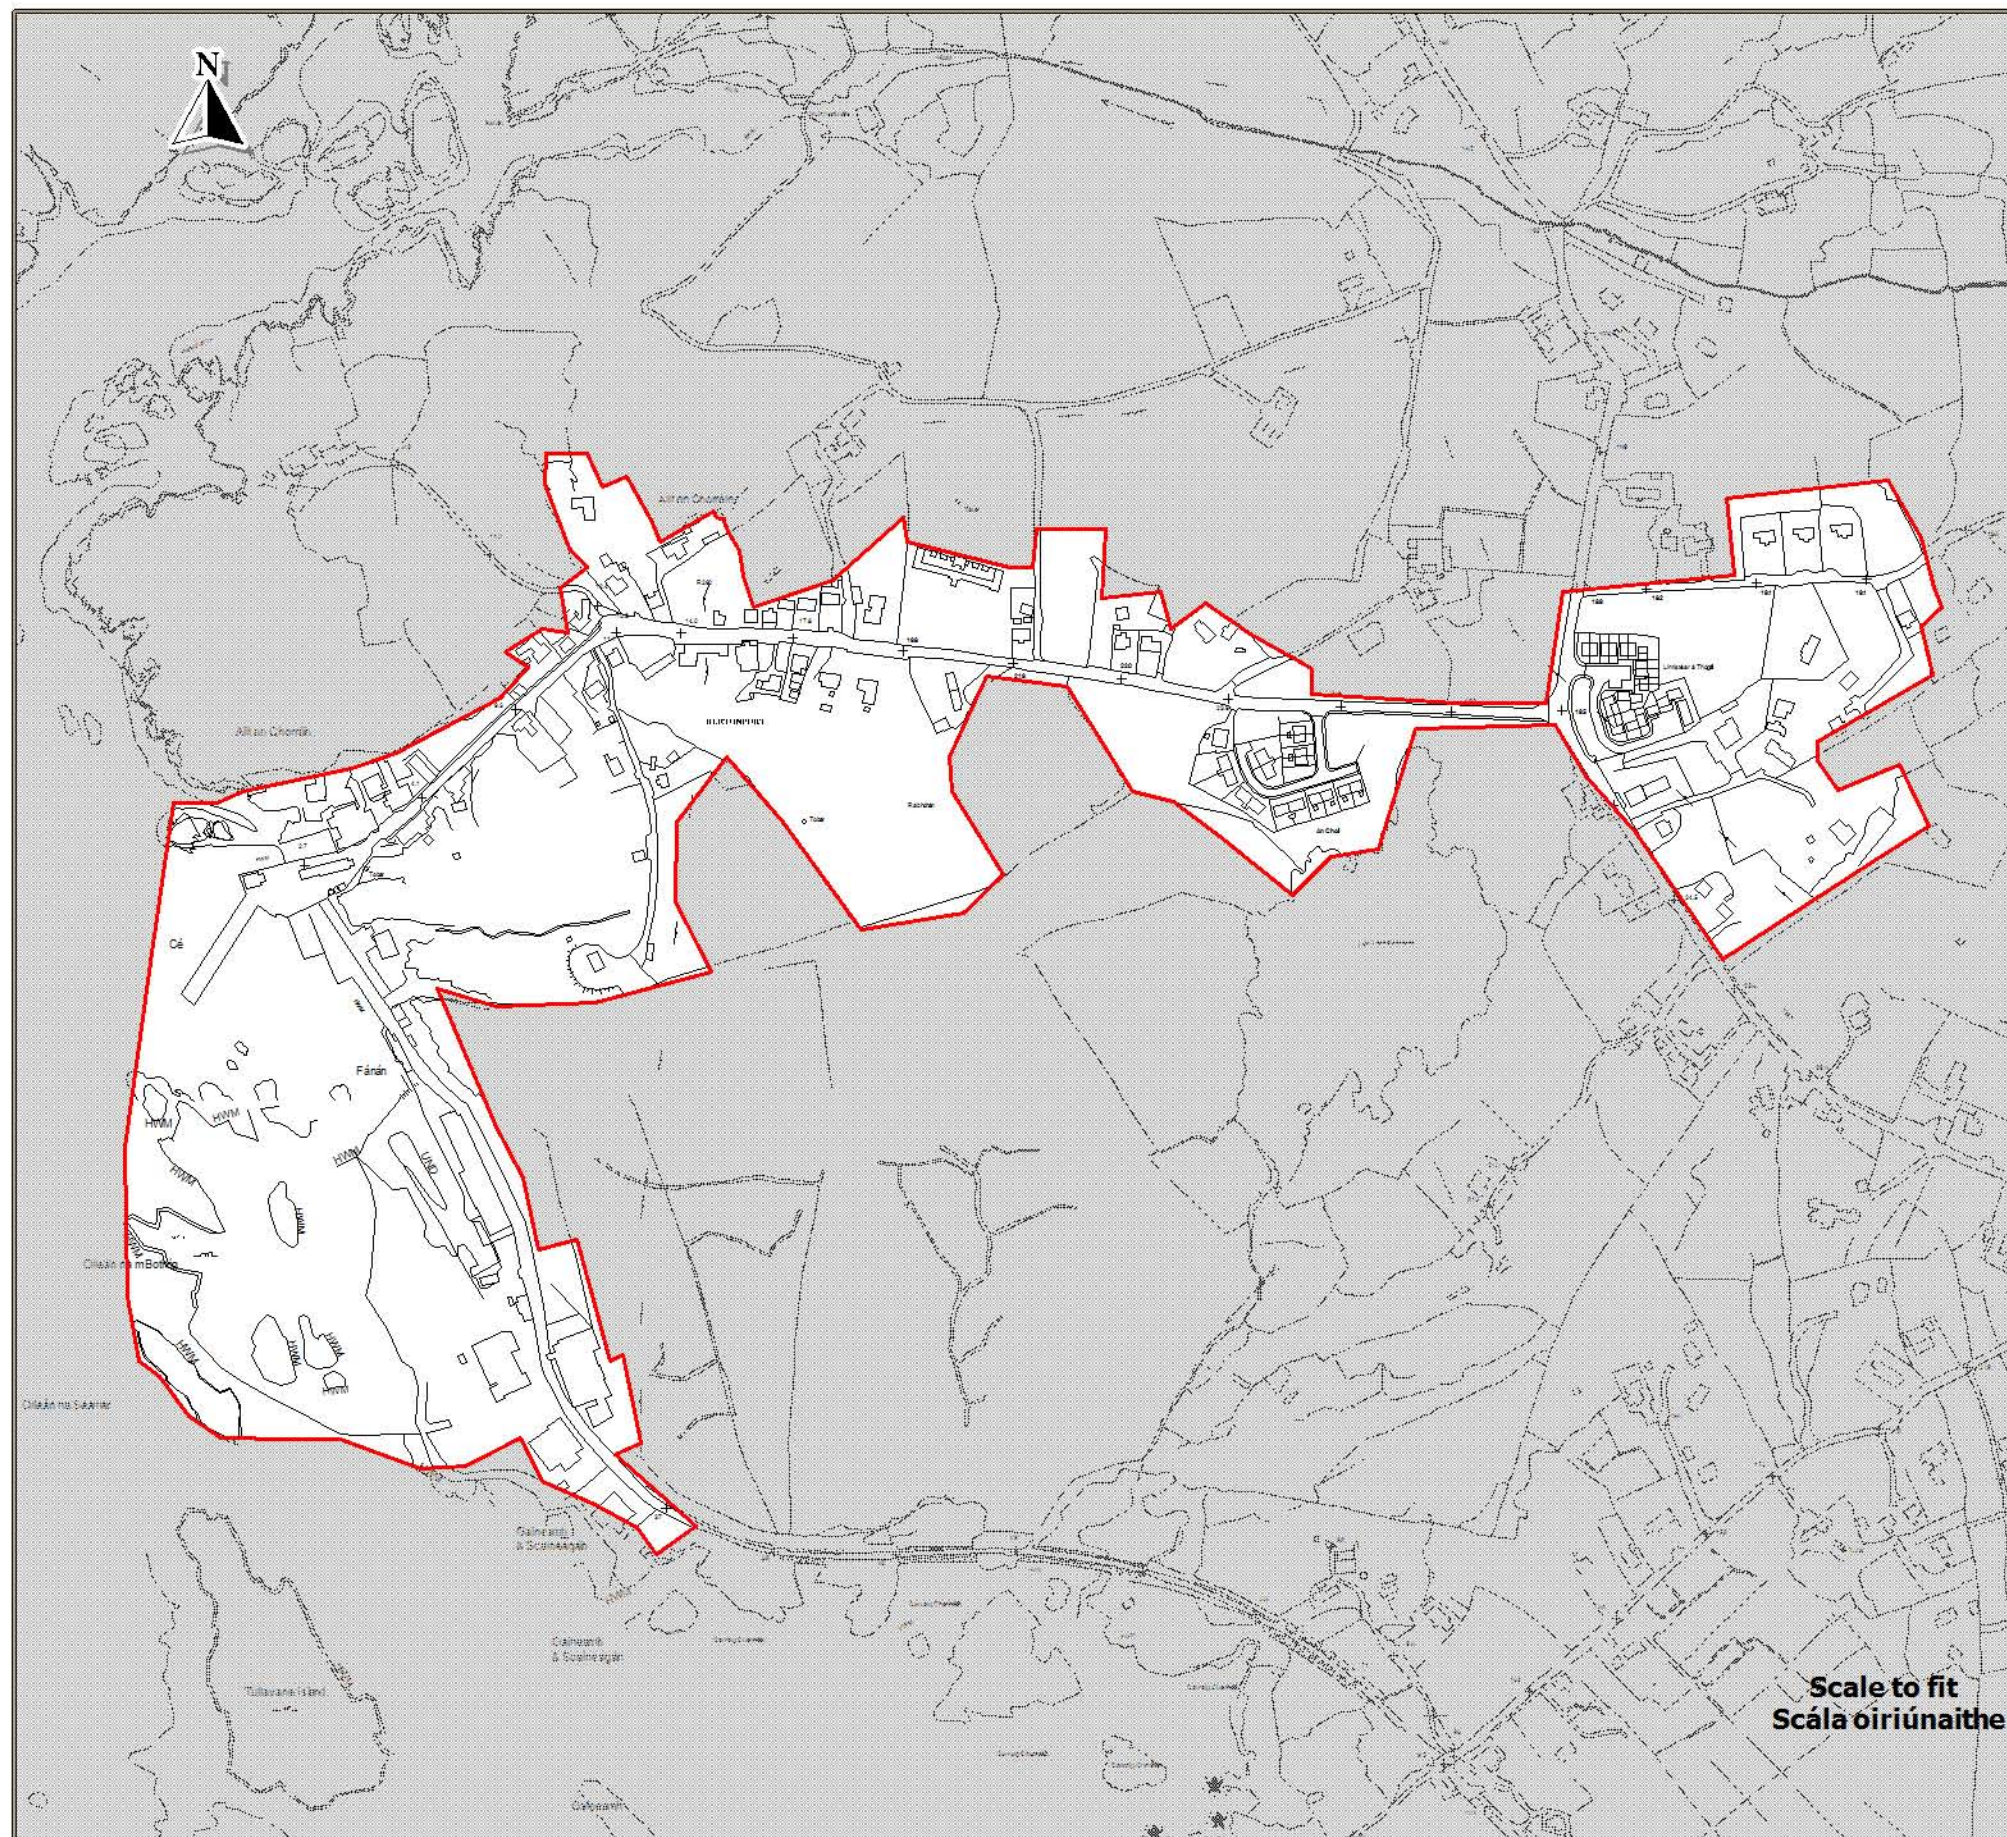

**Draft County Donegal
Development Plan
2018 - 2024**

**Dréacht Plean Forbartha
Contae Dhún na nGall
2018 - 2024**

**Layer 2B - Map 15.7
Sraith 2B - Léarscáil 15.7**

**Ailt an Chorráin
Burtonport**

**Settlement Framework
Creatlach Lonnaíochta**

Settlement Boundary
Teorainn Lonnaíochta

Source - Donegal County Council
Foinse - Comhairle Chontae Dhún na nGall

Ordnance Survey, Ireland data reproduced under OSI Licence Number 2016/02/COIA/Donegal County Council. Unauthorised reproduction infringes Ordnance Survey, Ireland and Ordnance Survey, Ireland data reproduced under OSI Licence Number 2017/02/COIA/Donegal County Council. Unauthorised reproduction infringes Ordnance Survey, Ireland and Government of Ireland copyright. Ordnance Survey, Ireland, 2017.
Donnail Contae Dhún na nGall, 2017.

Sonraí de chuid Shuirbhíreacht Ordánais Éireann ama atáirgeadh faoi Umhír Cheadúnais SOÉ 2017/02/COIA Comhairle Contae Dhún na nGall. Má dhántar é seo a atáirgeadh gan údarás, sáróid sé cóipeacht Shuirbhíreacht Ordánais Éireann agus Riail na hÉireann. Shuirbhíreacht Ordánais Éireann, 2017.
Comhairle Contae Dhún na nGall, 2017.